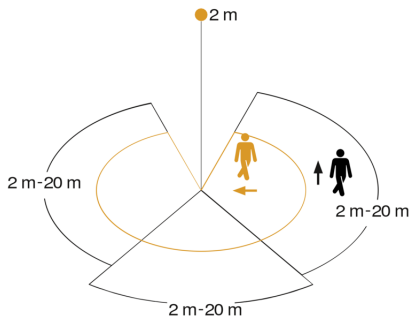

sensIQ

V3.1 black

EAN 4007841 059552

Article number 059552

Detection Zone