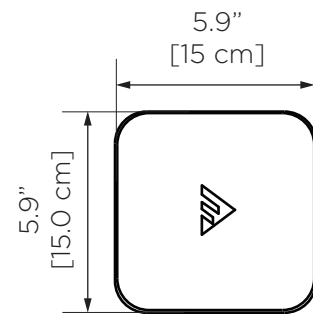

WA-2200

Bottom view