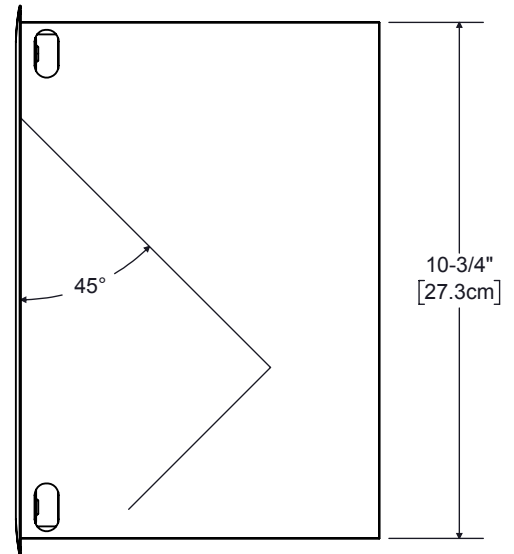

Top View

Binding Post Cup

Front View

Side View (Right)

**TRIAD SPEAKERS, INC.**  
 15835 NE CAMERON BLVD  
 PORTLAND, OR 97230  
 TEL: 503.256.2600  
 FAX: 503.256.5966  
 1.800.666.6316

FRAME SIZE S (OUTER DIMENSIONS)			
	NARROW	WIDE	FRAMELESS
W	11.45in 29.1cm	12.06in 30.6cm	12.22in 31.0cm
H	11.45in 29.1cm	12.06in 30.6cm	12.22in 31.0cm