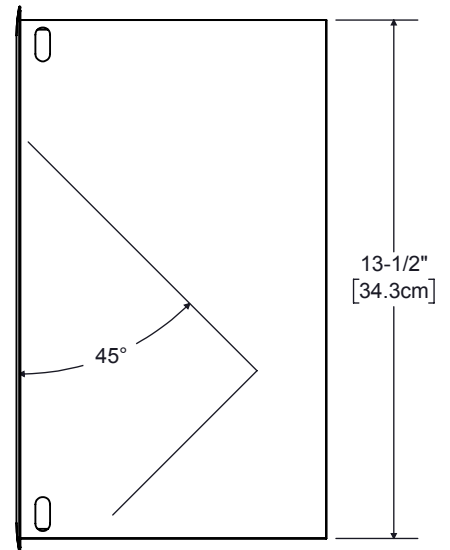

Top View

Binding Post Cup

Front View

Side View (Right)

TRIAD SPEAKERS, INC.
 15835 NE CAMERON BLVD
 PORTLAND, OR 97230
 TEL: 503.256.2600
 FAX: 503.256.5966
 1.800.666.6316

InCeiling Gold/8 MiniMonitor

PROPRIETARY AND CONFIDENTIAL: THE INFORMATION CONTAINED IN THIS DRAWING IS THE SOLE PROPERTY OF TRIAD SPEAKERS, INC. ANY REPRODUCTION IN PART OR AS A WHOLE WITHOUT THE WRITTEN PERMISSION OF TRIAD SPEAKERS, INC. IS STRICTLY PROHIBITED.

FRAME SIZE G (OUTER DIMENSIONS)			
	NARROW	WIDE	FRAMELESS
W	14.20in 36.1cm	14.81in 37.6cm	14.97in 38.0cm
H	14.20in 36.1cm	14.81in 37.6cm	14.97in 38.0cm