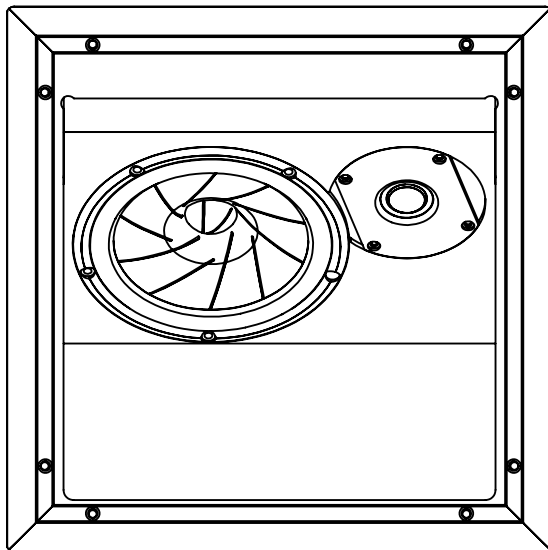

Front View

TRIAD SPEAKERS, INC.
15835 NE CAMERON BLVD
PORTLAND, OR 97230
TEL: 503.256.2600
FAX: 503.256.5966
1.800.666.6316

InCeiling Gold/8 MiniMonitor

PROPRIETARY AND CONFIDENTIAL: THE INFORMATION CONTAINED IN THIS DRAWING IS THE SOLE PROPERTY OF TRIAD SPEAKERS, INC. ANY REPRODUCTION IN PART OR AS A WHOLE WITHOUT THE WRITTEN PERMISSION OF TRIAD SPEAKERS, INC. IS STRICTLY PROHIBITED.

FRAME SIZE G (OUTER DIMENSIONS)			
	NARROW	WIDE	FRAMELESS
W	14.20in 36.1cm	14.81in 37.6cm	14.97in 38.0cm
H	14.20in 36.1cm	14.81in 37.6cm	14.97in 38.0cm