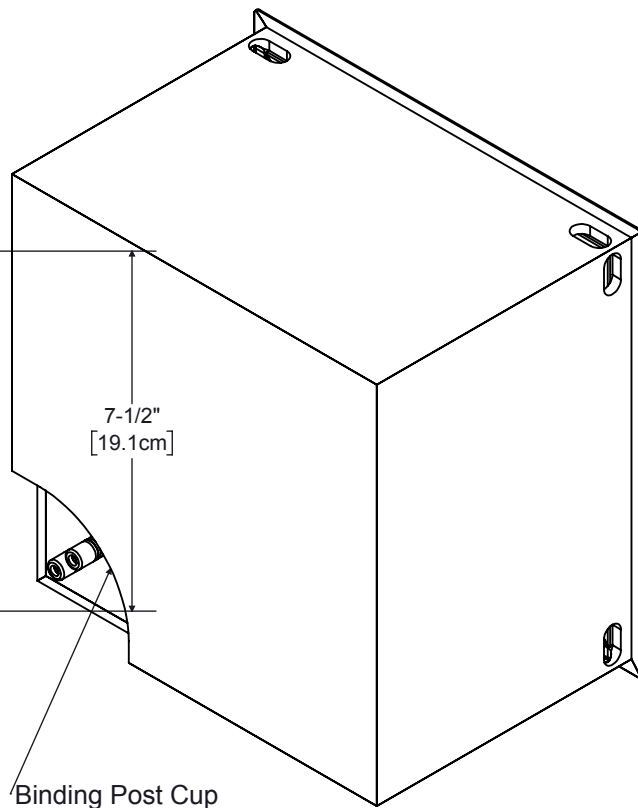

Top View

Binding Post Cup

Front View

Side View (Right)

TRIAD SPEAKERS, INC.
 15835 NE CAMERON BLVD
 PORTLAND, OR 97230
 TEL: 503.256.2600
 FAX: 503.256.5966
 1.800.666.6316

InCeiling Mini/8 Sub

PROPRIETARY AND CONFIDENTIAL: THE INFORMATION CONTAINED IN THIS DRAWING IS THE SOLE PROPERTY OF TRIAD SPEAKERS, INC. ANY REPRODUCTION IN PART OR AS A WHOLE WITHOUT THE WRITTEN PERMISSION OF TRIAD SPEAKERS, INC. IS STRICTLY PROHIBITED.

FRAME SIZE S (OUTER DIMENSIONS)			
	NARROW	WIDE	FRAMELESS
W	11.45in 29.1cm	12.06in 30.6cm	12.22in 31.0cm
H	11.45in 29.1cm	12.06in 30.6cm	12.22in 31.0cm