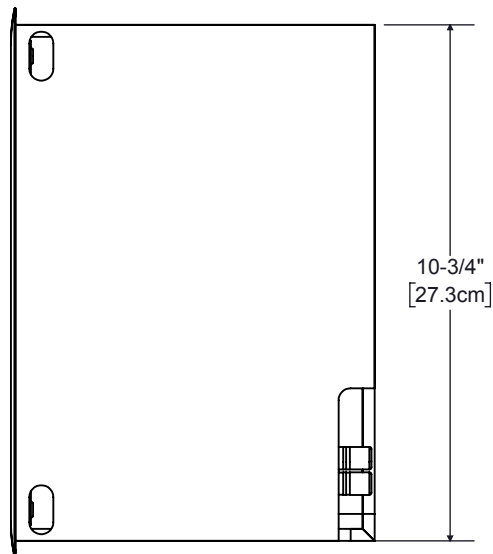

Top View

Binding Post Cup

Front View

Side View (Right)

TRIAD SPEAKERS, INC.
 15835 NE CAMERON BLVD
 PORTLAND, OR 97230
 TEL: 503.256.2600
 FAX: 503.256.5966
 1.800.666.6316

InCeiling Mini/8 Sub

PROPRIETARY AND CONFIDENTIAL: THE INFORMATION CONTAINED IN THIS DRAWING IS THE SOLE PROPERTY OF TRIAD SPEAKERS, INC. ANY REPRODUCTION IN PART OR AS A WHOLE WITHOUT THE WRITTEN PERMISSION OF TRIAD SPEAKERS, INC. IS STRICTLY PROHIBITED.

FRAME SIZE S (OUTER DIMENSIONS)			
	NARROW	WIDE	FRAMELESS
W	11.45in 29.1cm	12.06in 30.6cm	12.22in 31.0cm
H	11.45in 29.1cm	12.06in 30.6cm	12.22in 31.0cm